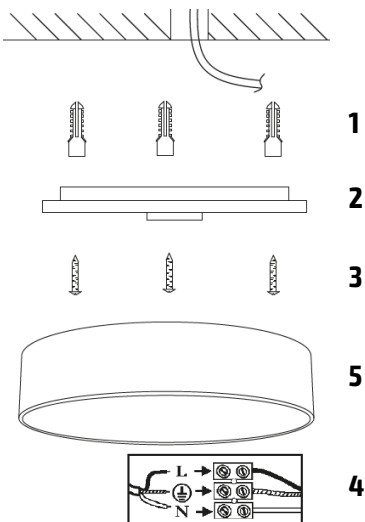

**TECHNICAL PARAMETERS**

	<b>W08003</b>	<b>W08004</b>
<b>Voltage</b>	220-240V AC	220-240V AC
<b>Consumption</b>	48W for 4000K, 24W for 3000K and 6000K	60W for 4000K, 32W for 3000K and 6000K
<b>Luminous flux</b>	3360lm for 4000K, 1700lm for 3000K and 6000K	4200lm for 4000K, 2100lm for 3000K and 6000K
<b>Chromaticity</b>	3000K, 4000K, 6000K	3000K, 4000K, 6000K
<b>Coverage</b>	IP20	IP20
<b>LED lifetime</b>	20.000 hours	20.000 hours
<b>Dimensions</b>	400 x 90 mm	500 x 90 mm
<b>Operating temperature</b>	-20°C to 50°C	-20°C to 50°C

**INSTALLATION**

**Switch off the power supply before installation!**

1. Insert the dowels into the pre-drilled holes.
2. Remove the rear of the luminaire by turning it and thread the supply cable through the hole in the rear of the luminaire.
3. Screw on the back of the luminaire.
4. Connect the supply cable to the terminal block and make sure that the connection is correct.
5. Rotate to attach the front of the luminaire to the rear.
6. Switch on the power supply.