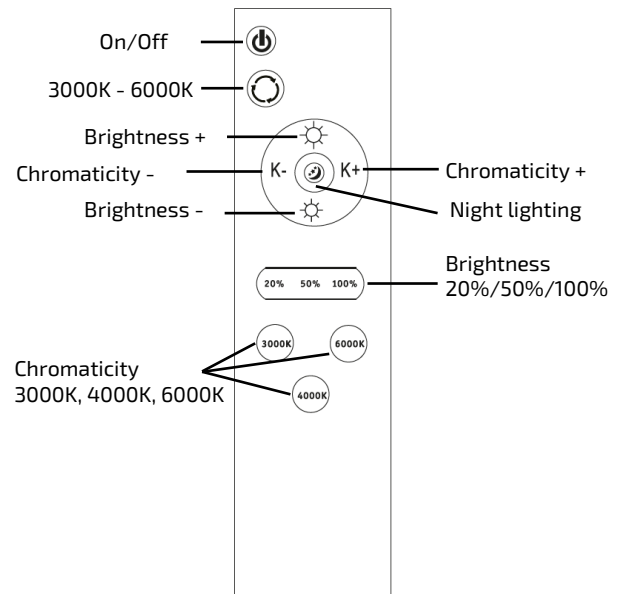

REMOTE CONTROL

The light source of this luminaire is non-replaceable, at the end of its service life the entire luminaire must be replaced and disposed of in a designated place. This product contains a light source that for design reasons cannot be removed for verification and therefore the entire product is considered a light source. The manufacturer is not liable for any damage caused by improper use.

The product has been issued with a CE declaration of conformity in accordance with the applicable regulations. On request from the manufacturer: info@solight.cz, or downloadable from www.solight.cz/en.