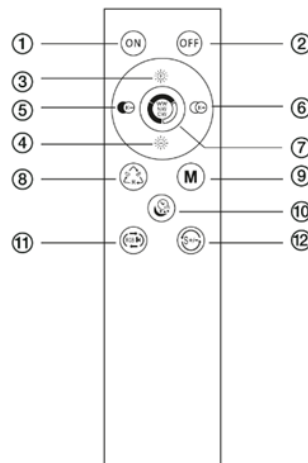

INSTALLATION

Switch off the power supply before installation!

1. Insert the dowels into the pre-drilled holes.
2. Remove the rear of the luminaire by turning it and thread the supply cable through the hole in the rear of the luminaire.
3. Drill the back of the luminaire.
4. Connect the supply cable to the terminal block and make sure that the connection is correct.
5. Rotate to attach the front of the luminaire to the rear.
6. Switch on the power supply.

1

2

3

5

4

REMOTE CONTROLLER

1. On
2. Off
3. Brightness +
4. Brightness -
5. Colour temperature of light -
6. Colour temperature of light +
7. Light color: 3000K/4000K/6500K
8. RGB color selection (13 options)
9. RGB color change (13 options)
10. Short Press: Night Light
Long press: Timer (turns off after 1 min.)
11. Stop/Play RGB color change mode
12. Short press: increase RGB color change speed
Long press: decrease RGB color change speed